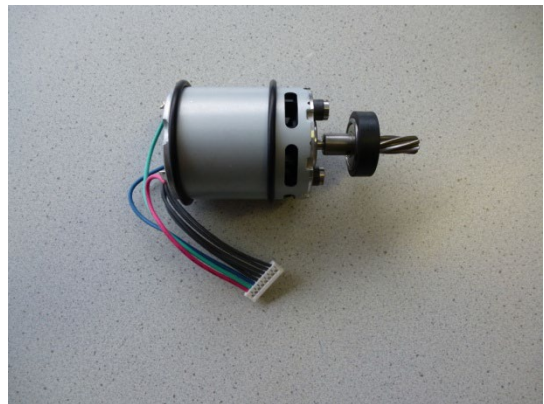

GT369814 repair set spur gear complete

FC399 spacer plate

spare part list: GT684/GT686 Econom CL for sheep

GT800215 PT-screw

GT800240 ring O engine

GT804249 switch

GT800895 engine compl. packed

GT800222 spring clip