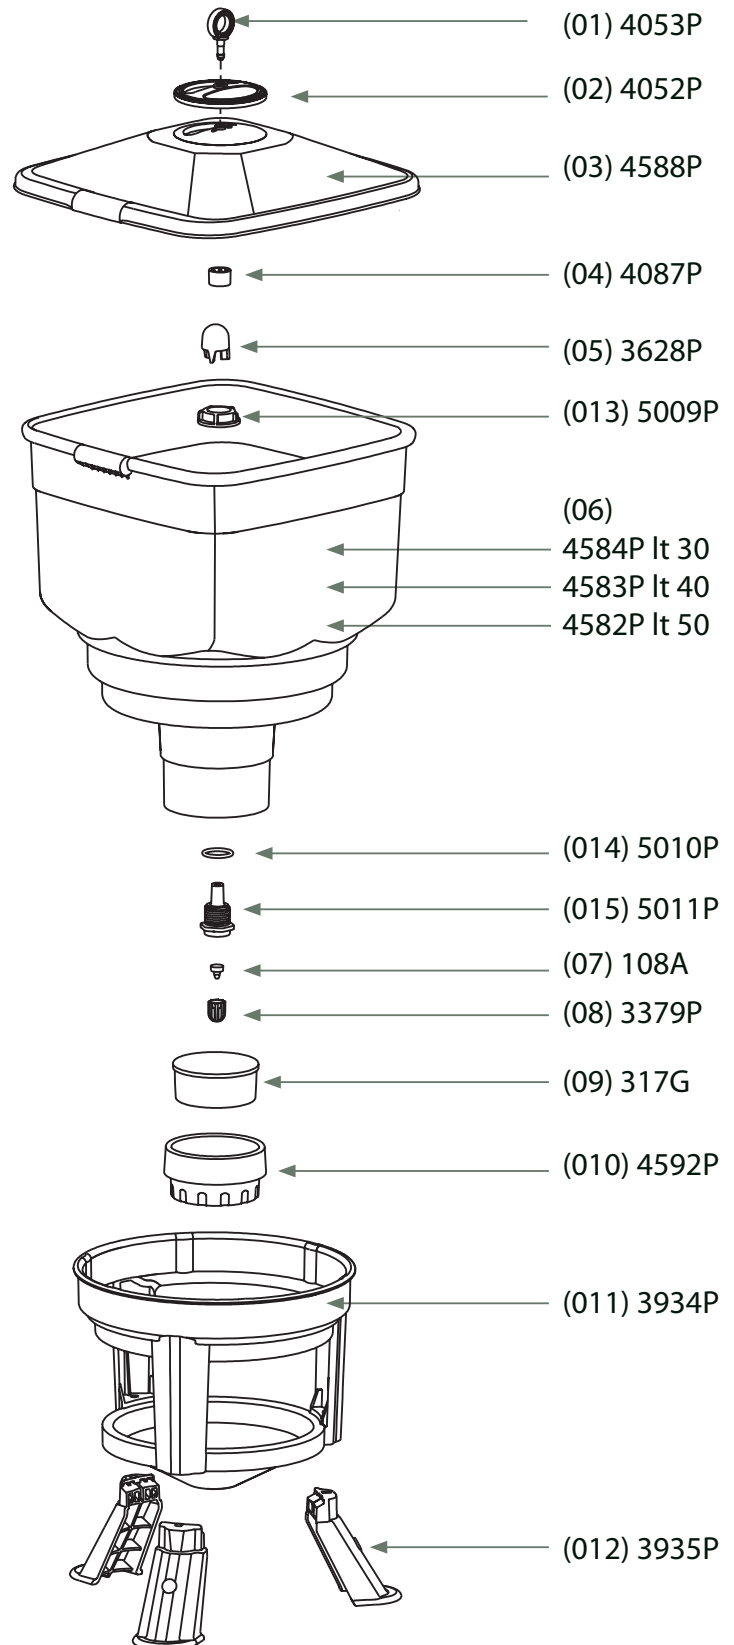

Abbeveratoio Lt 30/40/50

KUBIC GOLD PREMIUM

LARGE DRINKER GEFLÜGELTRÄNKE

ABREUVOIR BEBEDERO

Lt 30/40/50

MADE IN ITALY

Istruzioni di montaggio Assembly instructions Montageanleitung Notice d'utilisation Manual de instrucciones

www.novital.it

Abbeveratorio Lt 30/40/50

KUBIC GOLD PREMIUM

LARGE DRINKER Lt 30/40/50

GEFLÜGELTRÄNKE Lt 30/40/50

ABREUVOIR Lt 30/40/50

BEBEDERO Lt 30/40/50

MADE IN ITALY