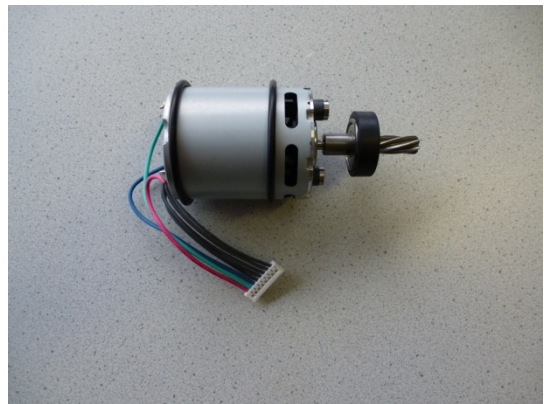

TA003834 hexagon nut M3

TA003816 hexagon socket M5x15

TA003817 hexagon nut M5

TA010017 screw M4x16

spare part list: GT824 Econom CL for sheep

TA007573 screw M4x16

TA008588 screw M3x8

GT369814 repair set spur gear
complete

spare part list: GT824 Econom CL for sheep

GT800215 PT-screw

GT800240 ring O engine

GT804249 switch

GT800895 engine compl. packed

GT800222 spring clip

GT820819 hard case

spare part list: GT824 Econom CL for sheep